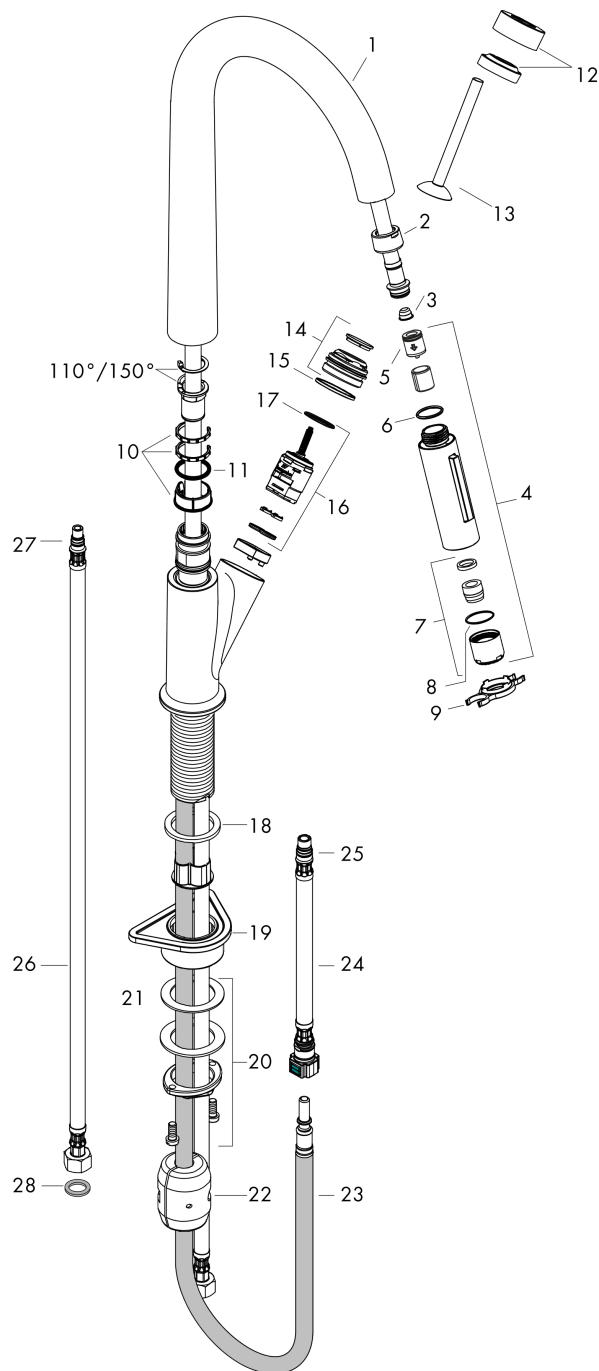

### product features

- handle can be positioned on the right or left
- ComfortZone 270
- swivel range adjustable in 2 steps to 110° or 150°
- normal spray, shower spray
- lockable shower spray, spray returns through pressing spray diverter
- MagFit magnetic shower support
- quick connect hose
- connection dimension: DN15
- maximum flow rate at 3 bar: 9 l/min
- joystick ceramic cartridge
- connection type: G 3/8 connections
- integrated non-return valve
- suitable for continuous flow water heaters

## Flowchart

**AXOR Starck**  
**Single lever kitchen mixer 270 with pull-out spray**  
 Surfaces: **Chrome** Article Number: **10821000**

## Exploded Drawing

Year of production: >09/17

**AXOR Starck**  
**Single lever kitchen mixer 270 with pull-out spray**  
 Surfaces: **Chrome** Article Number: **10821000**

## Spare part list

Year of production: >09/17

Pos.	Description	Article Number	Price	PU
1	spout cpl.	95907000	-	1
2	nut	92755000	-	1
3	filter	97735000	-	1
4	handspray	95908000	-	1
5	set of non return valves DW 15	94074000	-	1
6	O-ring 18x1,5	98231000	-	1
7	aerator laminar M22x1 (15 l/min)	95909000	-	1
8	O-ring 20x1	98140000	-	1
9	service tool	95910000	-	1
10	set of lever collars	98365000	-	1
11	O-ring 21x2,5	98211000	-	1
12	flange	97155000	-	1
13	handle	95893000	-	1
14	nut	97157000	-	1
15	O-Ring 30x2	98186000	-	1
16	cartridge, assy	96339000	-	1
17	O-ring 21,95x1,78	95169000	-	1
18	flat seal	98749000	-	1
19	support	97523000	-	1
20	fixing set (Ø 34)	95049000	-	1
21	lever collar	97548000	-	1
22	weight	92500000	-	1
23	hose 1,50 m	95507000	-	1
24	connection hose 600 mm M10x1	95561000	-	1
25	O-ring 8x1,75	97827000	-	1
26	connection hose 900 mm M8x0,75 G3/8	98758000	-	1
27	O-ring 7x1,5	98422000	-	1
28	sealing set	95581000	-	1
a	service tool for disassembling the handle	92124000	-	1
b	Grease	90920000	-	1