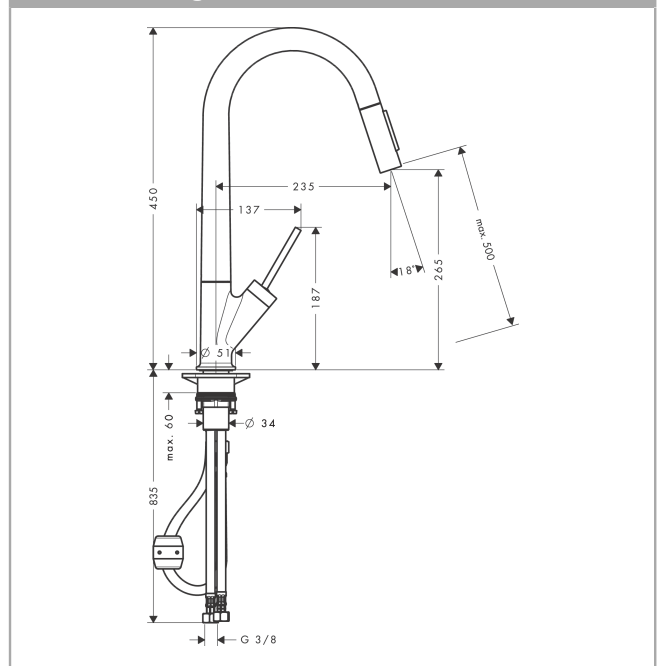

### product features

- handle can be positioned on the right or left
- ComfortZone 270
- swivel range adjustable in 2 steps to 110° or 150°
- normal spray, shower spray
- lockable shower spray, spray returns through pressing spray diverter
- MagFit magnetic shower support
- quick connect hose
- connection dimension: DN15
- maximum flow rate at 3 bar: 9 l/min
- joystick ceramic cartridge
- connection type: G 3/8 connections
- integrated non-return valve
- suitable for continuous flow water heaters

## Scale drawing

**AXOR Starck**  
**Single lever kitchen mixer 270 with pull-out spray**  
Surfaces: **Chrome** Article Number: **10821000**