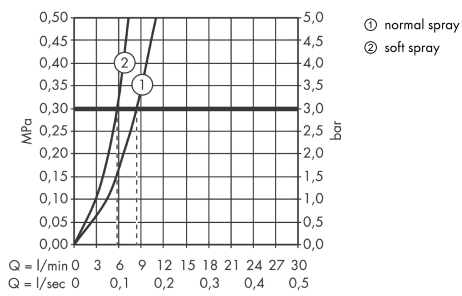

AXOR Starck
Single lever kitchen mixer 270 with pull-out spray
Surfaces: **Chrome** Article Number: **10821000**

Flowchart